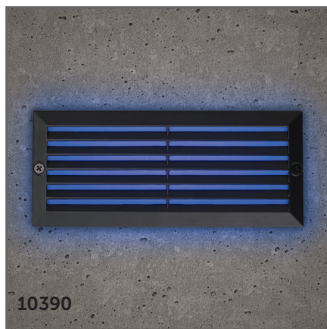

Brick / Guide Lights

Brick Lights

- IP54 5W 3500K LED Recessed Brick Light with a glass diffuser
- Available with black or stainless fascia and blue or white light
- Die-cast aluminium body
- Supplied with a choice of 2 face plates - plain and louvre

Guide Lights

- Miniature, recessed IP54 LED for indoor/outdoor use
- Perfect for unobtrusive guide lighting
- Creates low-level ambient lighting ideal for highlighting your outside space
- Available in round or square including blue or white light, in a choice of grey or white trim

Technical Specification

Brick Lights Data	
Cut Out	226 x 86 x 70mm
Lumens	White 120 / Blue 80
Wattage	5W
Volts	230-240

Guide Lights Data	
Cut Out	Ø80mm
Lumens	White 30 / Blue 12
Wattage	1.2W
Volts	230-240

Code	Description
10390	5W LED Bricklight - Blue, IP54, Black Fascia including optional grill
10391	5W LED Bricklight - White, IP54, Black Fascia including optional grill
10392	5W LED Bricklight - Blue, IP54, Stainless Steel Fascia including optional grill
10393	5W LED Bricklight - White, IP54, Stainless Steel Fascia including optional grill
10400	Square LED Guide Light - Blue, IP54, White Trim
10401	Square LED Guide Light - White, IP54, White Trim
10402	Round LED Guide Light - Blue, IP54, White Trim
10403	Round LED Guide Light - White, IP54, White Trim
10404	Square LED Guide Light - Blue, IP54, Grey Trim
10405	Square LED Guide Light - White, IP54, Grey Trim
10406	Round LED Guide Light - Blue, IP54, Grey Trim
10407	Round LED Guide Light - White, IP54, Grey Trim