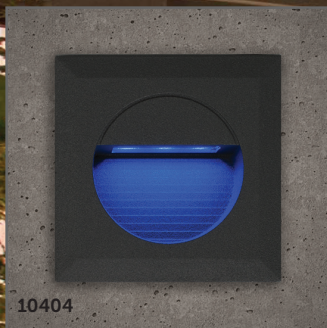

Brick / Guide Lights

Brick Lights

- IP54 5W 3500K LED Recessed Brick Light with a glass diffuser
- Available with black or stainless fascia and blue or white light
- Die-cast aluminium body
- Supplied with a choice of 2 face plates - plain and louvre

Guide Lights

- Miniature, recessed IP54 LED for indoor/outdoor use
- Perfect for unobtrusive guide lighting
- Creates low-level ambient lighting ideal for highlighting your outside space
- Available in round or square including blue or white light, in a choice of grey or white trim

Code	Description
10390	5W LED Bricklight - Blue, IP54, Black Fascia including optional grill
10391	5W LED Bricklight - White, IP54, Black Fascia including optional grill
10392	5W LED Bricklight - Blue, IP54, Stainless Steel Fascia including optional grill
10393	5W LED Bricklight - White, IP54, Stainless Steel Fascia including optional grill
10400	Square LED Guide Light - Blue, IP54, White Trim
10401	Square LED Guide Light - White, IP54, White Trim
10402	Round LED Guide Light - Blue, IP54, White Trim
10403	Round LED Guide Light - White, IP54, White Trim
10404	Square LED Guide Light - Blue, IP54, Grey Trim
10405	Square LED Guide Light - White, IP54, Grey Trim
10406	Round LED Guide Light - Blue, IP54, Grey Trim
10407	Round LED Guide Light - White, IP54, Grey Trim