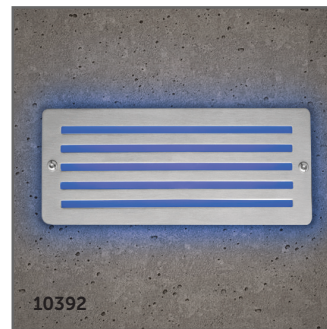

Brick / Guide Lights

Brick Lights

- IP54 5W 3500K LED Recessed Brick Light with a glass diffuser
- Available with black or stainless fascia and blue or white light
- Die-cast aluminium body
- Supplied with a choice of 2 face plates - plain and louvre

Guide Lights

- Miniature, recessed IP54 LED for indoor/outdoor use
- Perfect for unobtrusive guide lighting
- Creates low-level ambient lighting ideal for highlighting your outside space
- Available in round or square including blue or white light, in a choice of grey or white trim

Technical Specification

Brick Lights Data	
Cut Out	226 x 86 x 70mm
Lumens	White 120 / Blue 80
Wattage	5W
Volts	230-240

Guide Lights Data	
Cut Out	Ø80mm
Lumens	White 30 / Blue 12
Wattage	1.2W
Volts	230-240

Code	Description
10390	5W LED Bricklight - Blue, IP54, Black Fascia including optional grill
10391	5W LED Bricklight - White, IP54, Black Fascia including optional grill
10392	5W LED Bricklight - Blue, IP54, Stainless Steel Fascia including optional grill
10393	5W LED Bricklight - White, IP54, Stainless Steel Fascia including optional grill
10400	Square LED Guide Light - Blue, IP54, White Trim
10401	Square LED Guide Light - White, IP54, White Trim
10402	Round LED Guide Light - Blue, IP54, White Trim
10403	Round LED Guide Light - White, IP54, White Trim
10404	Square LED Guide Light - Blue, IP54, Grey Trim
10405	Square LED Guide Light - White, IP54, Grey Trim
10406	Round LED Guide Light - Blue, IP54, Grey Trim
10407	Round LED Guide Light - White, IP54, Grey Trim