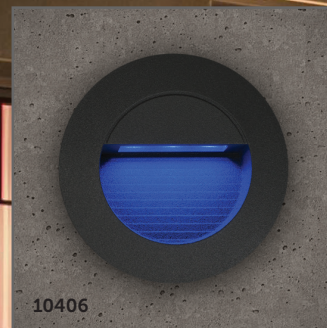

Brick / Guide Lights

Brick Lights

- IP54 5W 3500K LED Recessed Brick Light with a glass diffuser
- Available with black or stainless fascia and blue or white light
- Die-cast aluminium body
- Supplied with a choice of 2 face plates - plain and louvre

Guide Lights

- Miniature, recessed IP54 LED for indoor/outdoor use
- Perfect for unobtrusive guide lighting
- Creates low-level ambient lighting ideal for highlighting your outside space
- Available in round or square including blue or white light, in a choice of grey or white trim

Technical Specification

Brick Lights Data	
Cut Out	226 x 86 x 70mm
Lumens	White 120 / Blue 80
Wattage	5W
Volts	230-240

Guide Lights Data	
Cut Out	Ø80mm
Lumens	White 30 / Blue 12
Wattage	1.2W
Volts	230-240

Code	Description
10390	5W LED Bricklight - Blue, IP54, Black Fascia including optional grill
10391	5W LED Bricklight - White, IP54, Black Fascia including optional grill
10392	5W LED Bricklight - Blue, IP54, Stainless Steel Fascia including optional grill
10393	5W LED Bricklight - White, IP54, Stainless Steel Fascia including optional grill
10400	Square LED Guide Light - Blue, IP54, White Trim
10401	Square LED Guide Light - White, IP54, White Trim
10402	Round LED Guide Light - Blue, IP54, White Trim
10403	Round LED Guide Light - White, IP54, White Trim
10404	Square LED Guide Light - Blue, IP54, Grey Trim
10405	Square LED Guide Light - White, IP54, Grey Trim
10406	Round LED Guide Light - Blue, IP54, Grey Trim
10407	Round LED Guide Light - White, IP54, Grey Trim