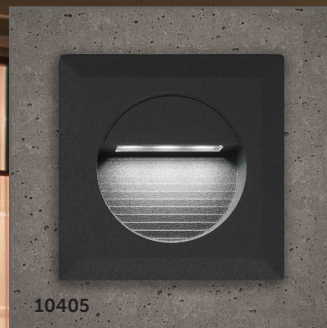

Brick / Guide Lights

Brick Lights

- IP54 5W 3500K LED Recessed Brick Light with a glass diffuser
- Available with black or stainless fascia and blue or white light
- Die-cast aluminium body
- Supplied with a choice of 2 face plates - plain and louvre

Guide Lights

- Miniature, recessed IP54 LED for indoor/outdoor use
- Perfect for unobtrusive guide lighting
- Creates low-level ambient lighting ideal for highlighting your outside space
- Available in round or square including blue or white light, in a choice of grey or white trim

Technical Specification

Brick Lights Data	
Cut Out	226 x 86 x 70mm
Lumens	White 120 / Blue 80
Wattage	5W
Volts	230-240

Guide Lights Data	
Cut Out	Ø80mm
Lumens	White 30 / Blue 12
Wattage	1.2W
Volts	230-240

Code	Description
10390	5W LED Bricklight - Blue, IP54, Black Fascia including optional grill
10391	5W LED Bricklight - White, IP54, Black Fascia including optional grill
10392	5W LED Bricklight - Blue, IP54, Stainless Steel Fascia including optional grill
10393	5W LED Bricklight - White, IP54, Stainless Steel Fascia including optional grill
10400	Square LED Guide Light - Blue, IP54, White Trim
10401	Square LED Guide Light - White, IP54, White Trim
10402	Round LED Guide Light - Blue, IP54, White Trim
10403	Round LED Guide Light - White, IP54, White Trim
10404	Square LED Guide Light - Blue, IP54, Grey Trim
10405	Square LED Guide Light - White, IP54, Grey Trim
10406	Round LED Guide Light - Blue, IP54, Grey Trim
10407	Round LED Guide Light - White, IP54, Grey Trim